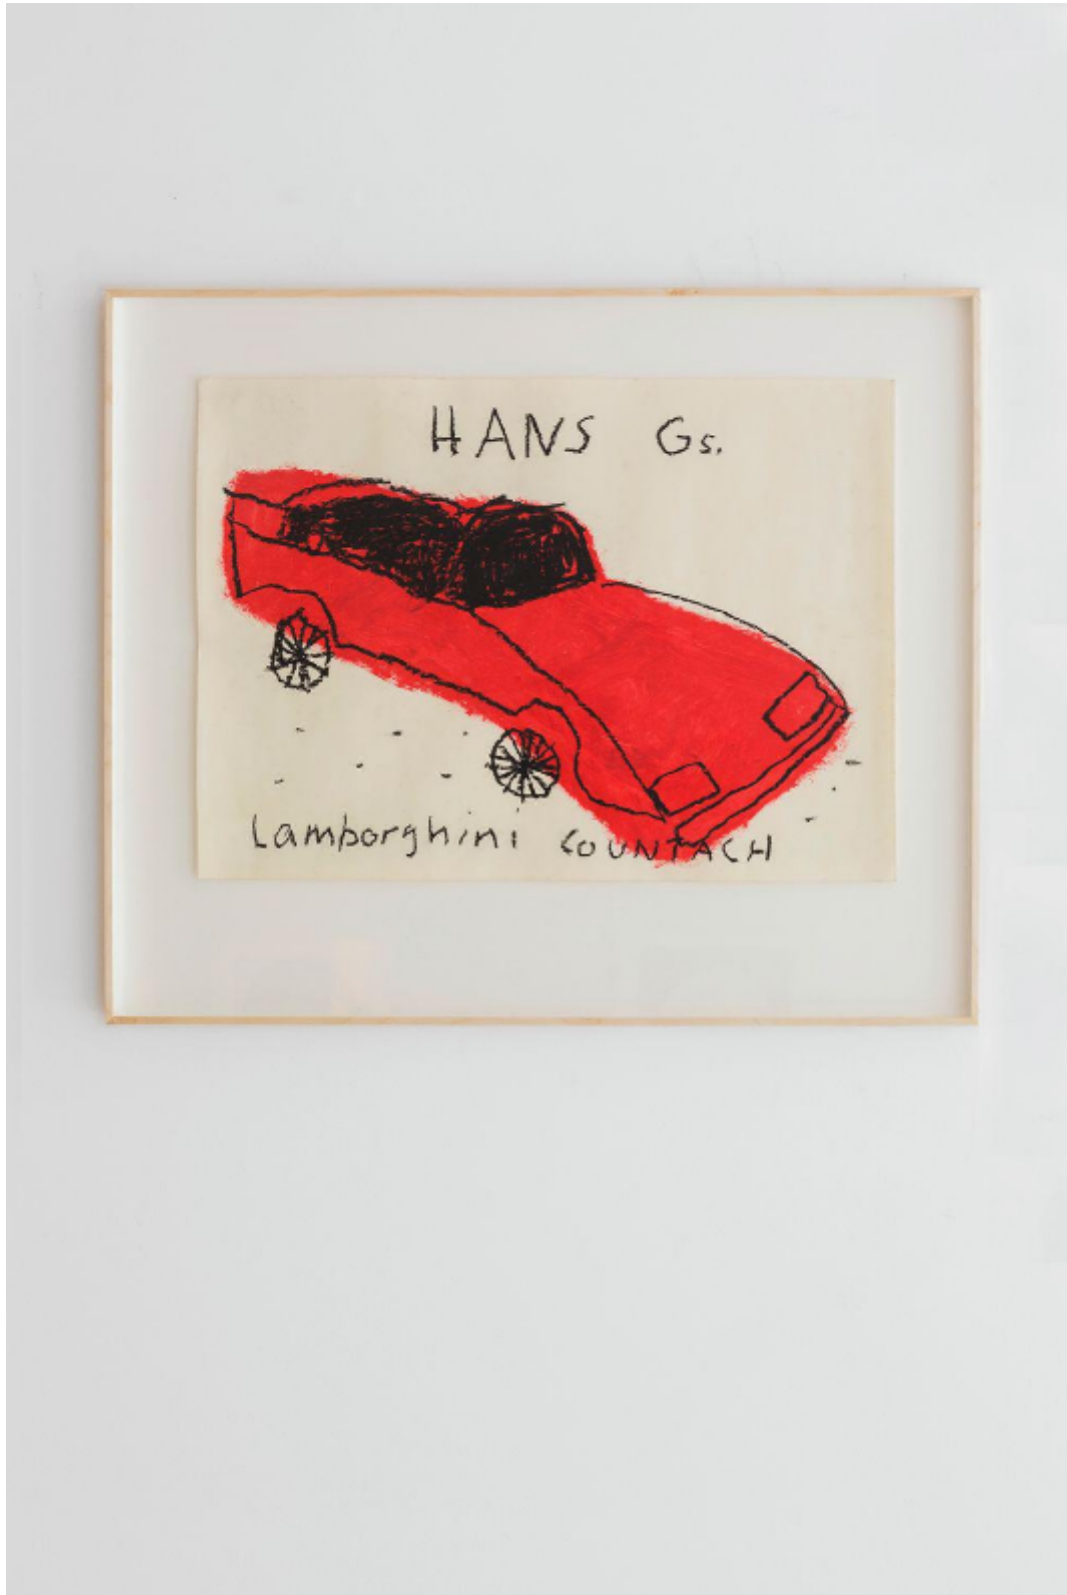

GALLERY B·R

Untitled

Gabrielle Graessle

REF: 1361

Height: 62.5 cm (24.6")

Width: 74.5 cm (29.3")

Description

Untitled