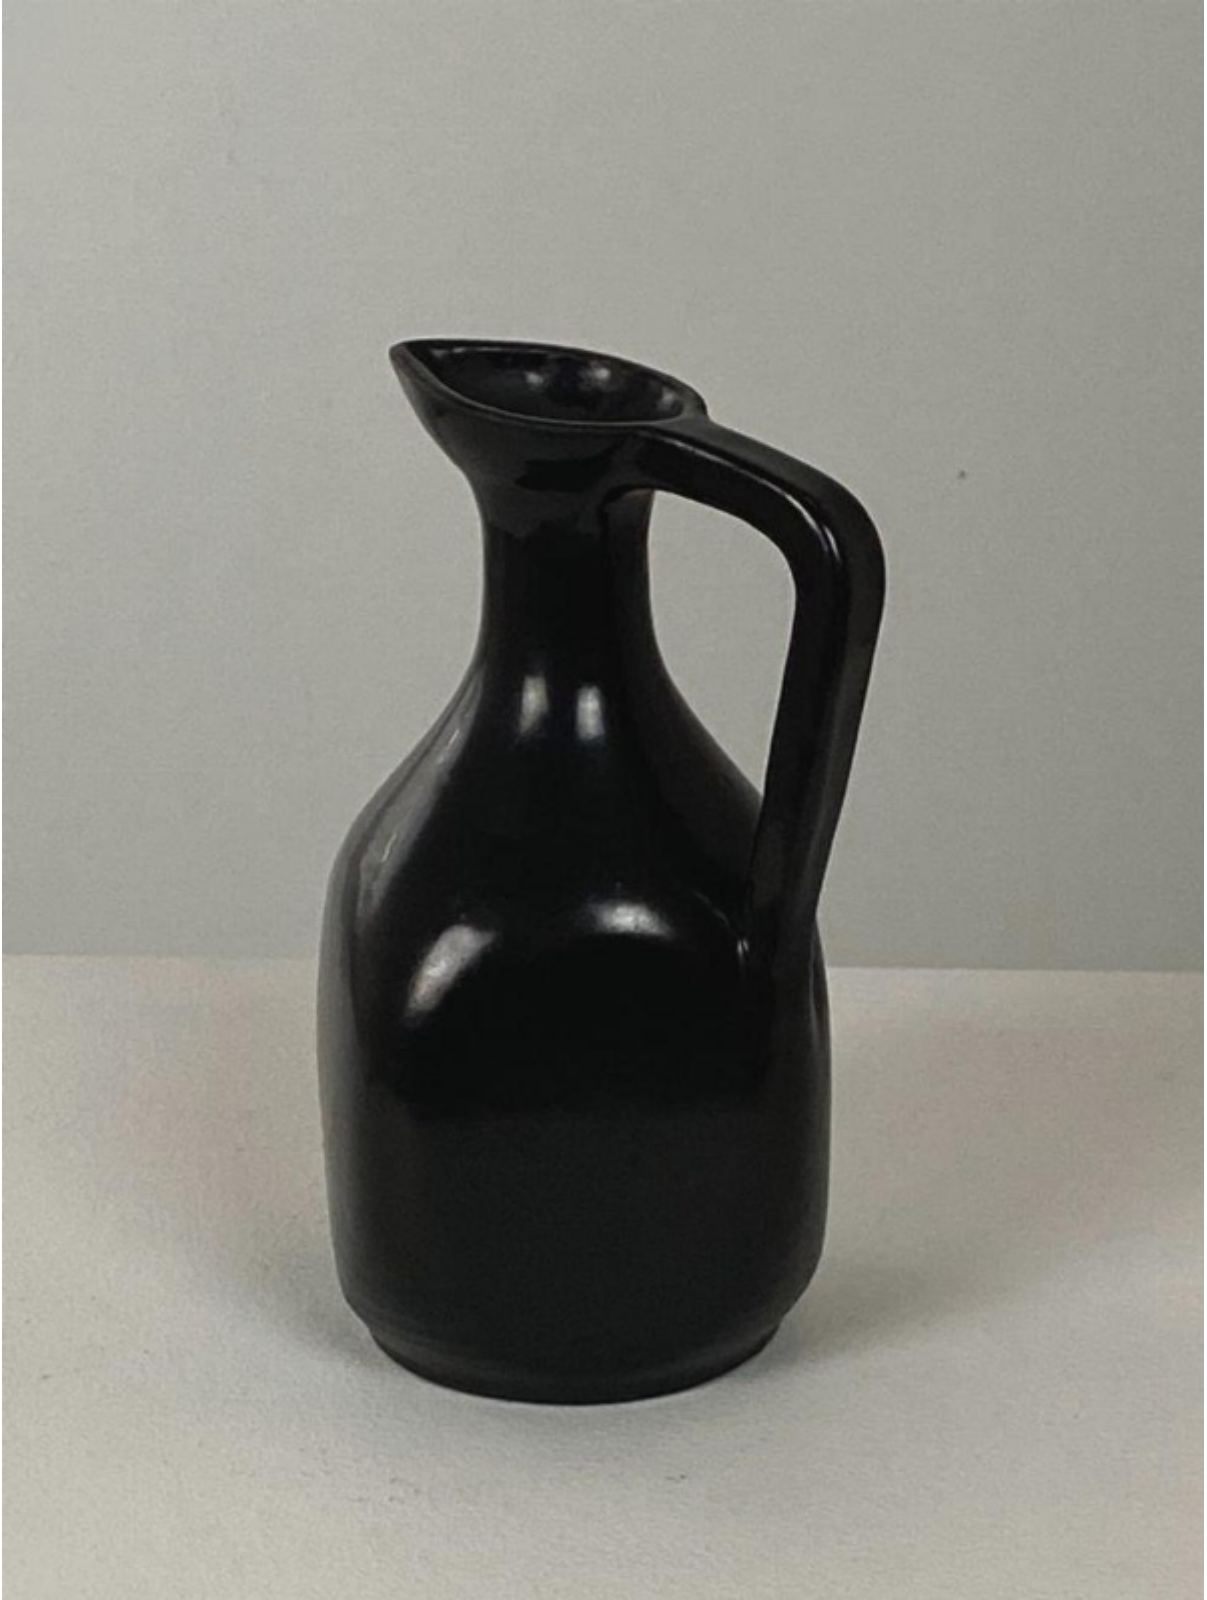

# GALLERY B·R

Collective Accolay Ceramic Pot

REF: 1340

Height: 23 cm (9.1")

Width: 14 cm (5.5")

Depth: 14 cm (5.5")

## Description

Collective Accolay Ceramic Pot

Circa 1960